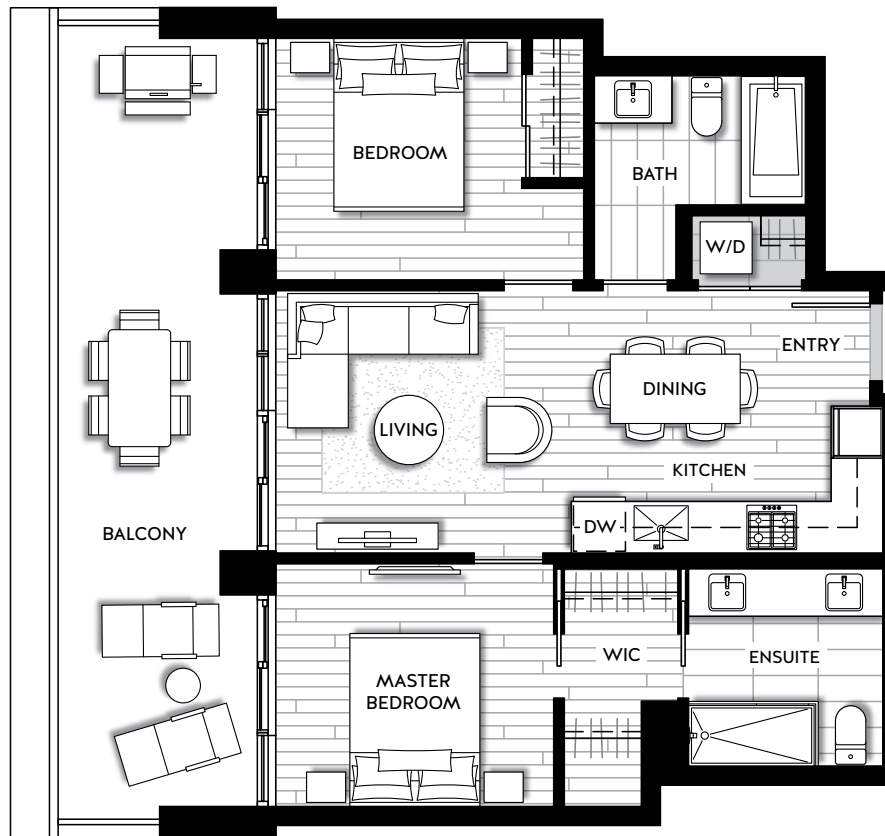

A2

TRIOMPHE

2 BEDROOM

936 SF (690 SF INDOOR, 246 SF OUTDOOR)

LEVELS 05 TO 15

LEVELS 16 TO 20

LEVELS 21 TO 34

LEVELS 35 TO 43