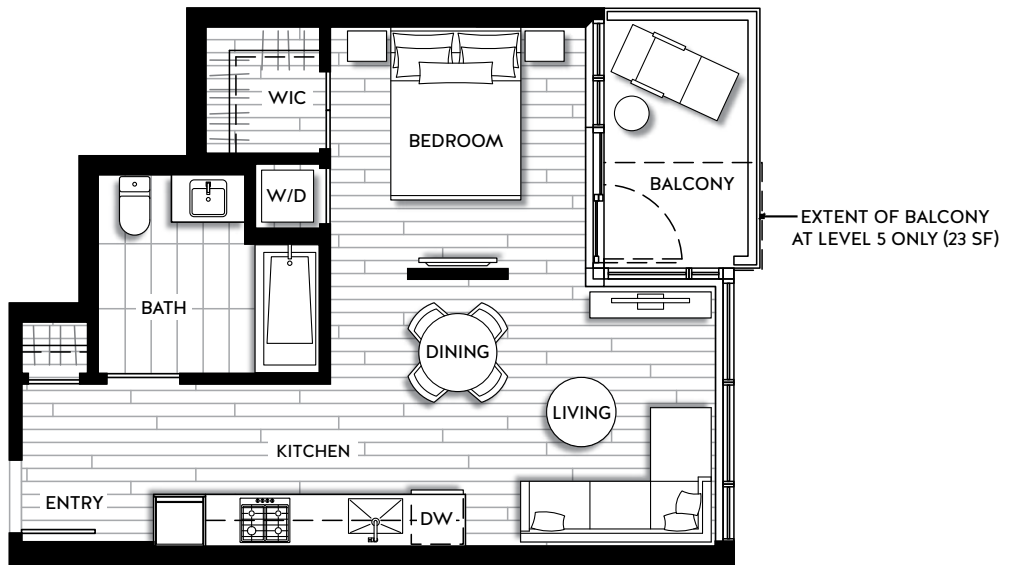

C1

TRIOMPHE

1 BEDROOM

540 SF (482 SF INDOOR, 58 SF OUTDOOR)

LEVELS 05 TO 15

All illustrations and renderings reflect the artist's interpretation only and are not accurate representation of the actual project. Actual suite interiors, exteriors and views may be noticeably different than what is depicted in photographs and renderings. The developer reserves the right to make modifications, substitutions, change brands, sizes, colours, layouts, materials, ceiling heights, features, finishes and other specifications without prior notification. Such details are governed by the applicable offer to purchase and agreement for sale and disclosure statement.