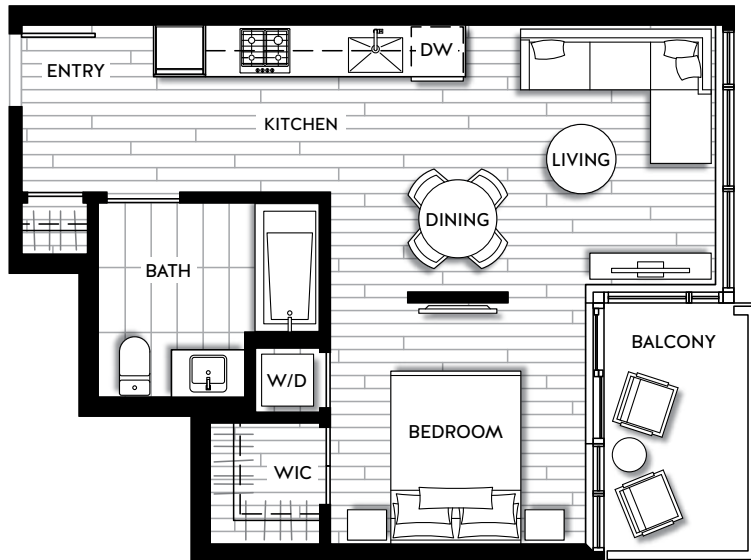

C2

TRIOMPHE

1 BEDROOM

540 SF (482 SF INDOOR, 58 SF OUTDOOR)

LEVELS 05 TO 15

All illustrations and renderings reflect the artist's interpretation only and are not accurate representation of the actual project. Actual suite interiors, exteriors and views may be noticeably different than what is depicted in photographs and renderings. The developer reserves the right to make modifications, substitutions, change brands, sizes, colours, layouts, materials, ceiling heights, features, finishes and other specifications without prior notification. Such details are governed by the applicable offer to purchase and agreement for sale and disclosure statement.