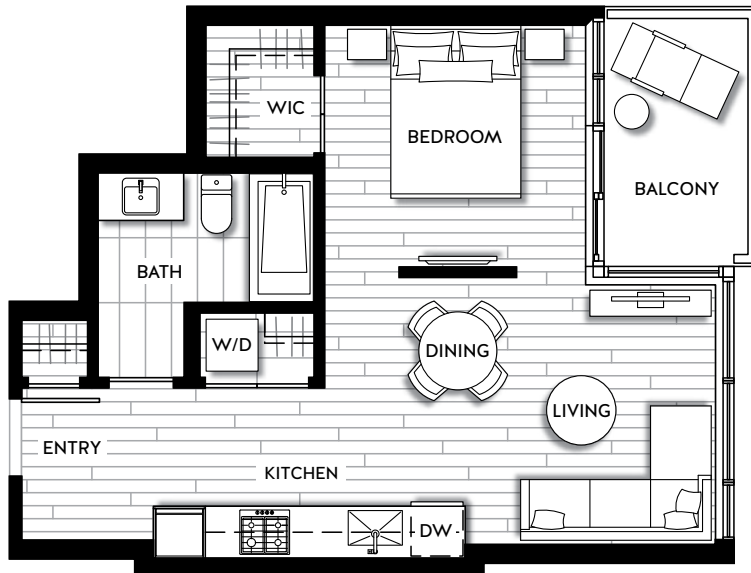

C4

TRIOMPHE

1 BEDROOM

544 SF (486 SF INDOOR, 58 SF OUTDOOR)

LEVELS 35 TO 43

All illustrations and renderings reflect the artist's interpretation only and are not accurate representation of the actual project. Actual suite interiors, exteriors and views may be noticeably different than what is depicted in photographs and renderings. The developer reserves the right to make modifications, substitutions, change brands, sizes, colours, layouts, materials, ceiling heights, features, finishes and other specifications without prior notification. Such details are governed by the applicable offer to purchase and agreement for sale and disclosure statement.